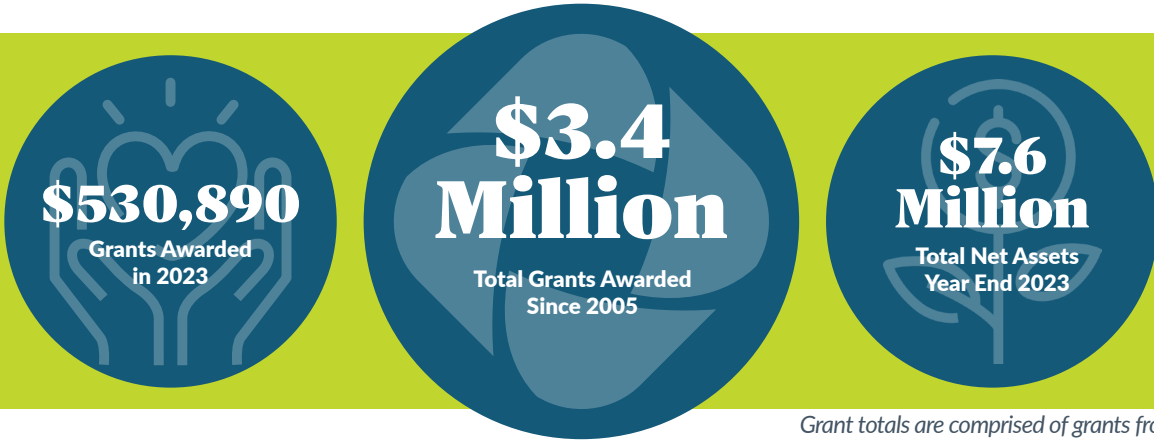

Here for Good.

2023 IMPACT REPORT

The **KOSSUTH COUNTY COMMUNITY FOUNDATION** is a place of connection, where generosity and community action meet to create powerful impacts improving the quality of life for all. We connect people to the causes they care about, enrich communities through grantmaking, and believe in the power of partnerships.